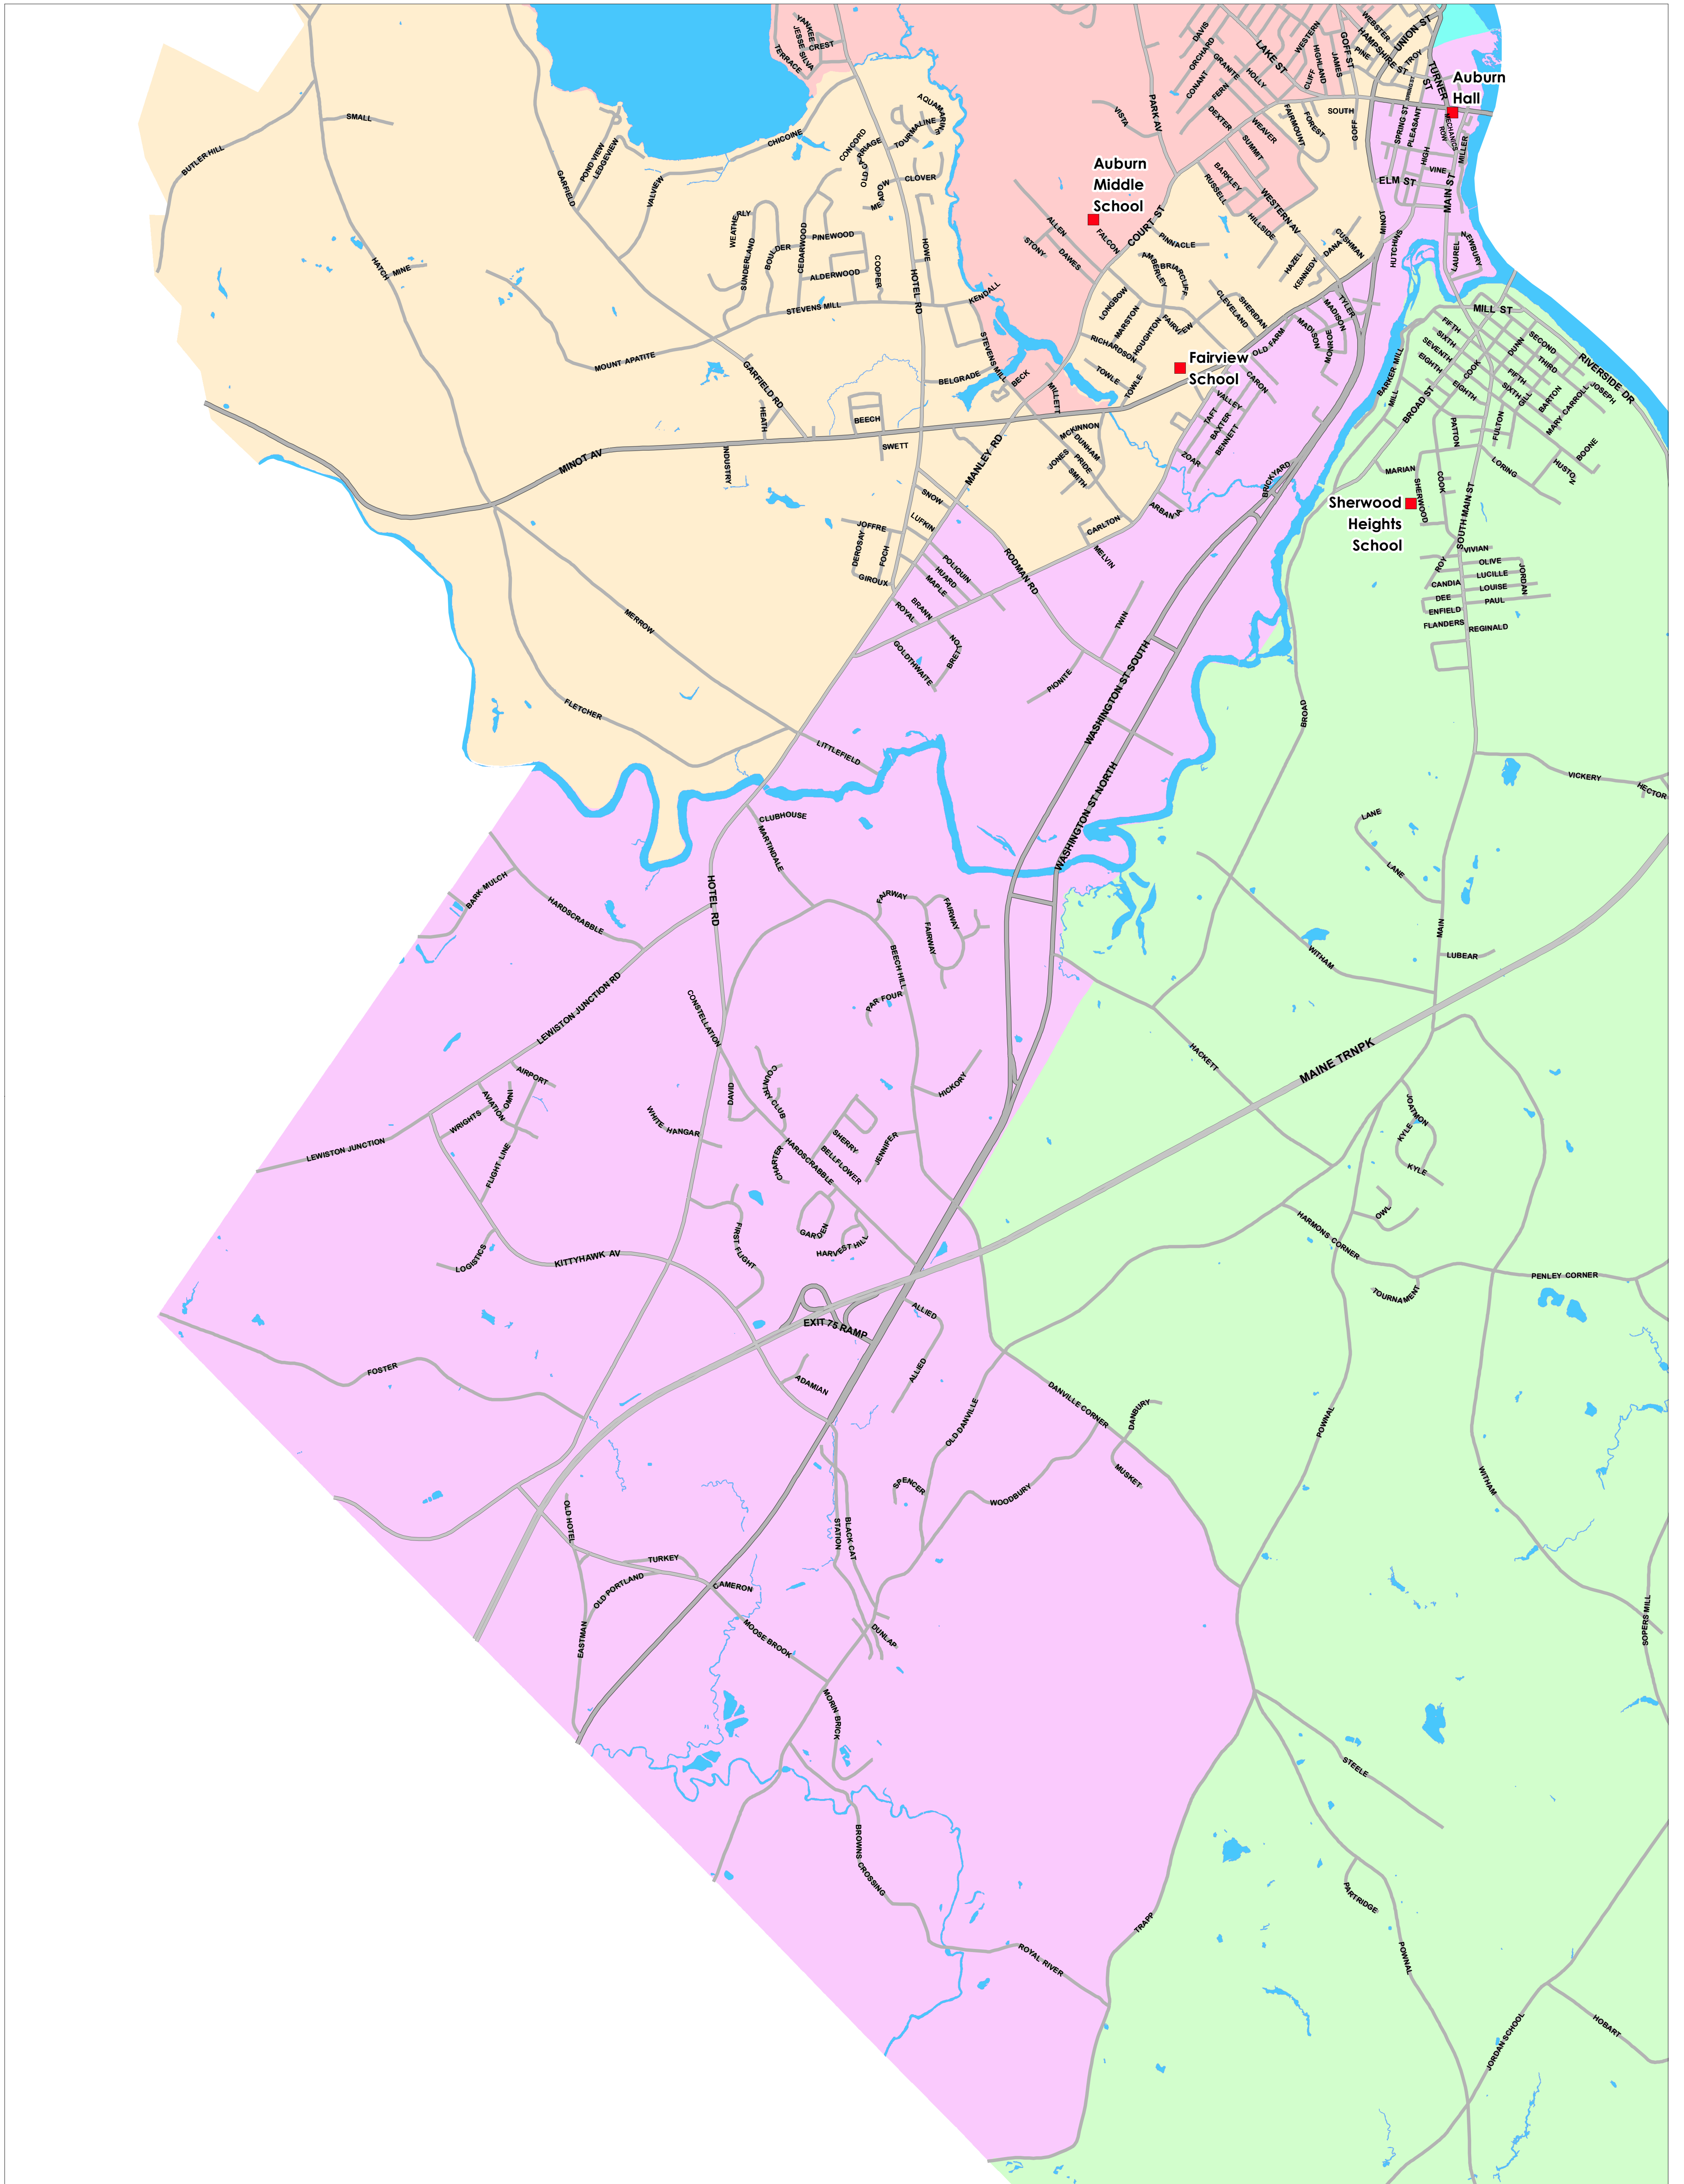

Election Districts - Ward 4

0 0.45 0.9 Miles

60 Court St.
Auburn, ME 04210
www.auburnmaine.gov

- Polling Places
- Ward 1 - Polling Place, Washburn School
- Ward 2 - Polling Place, Auburn Middle School
- Ward 3 - Polling Place, Fairview School
- Ward 4 - Polling Place, Auburn Hall
- Ward 5 - Polling Place, Sherwood Heights